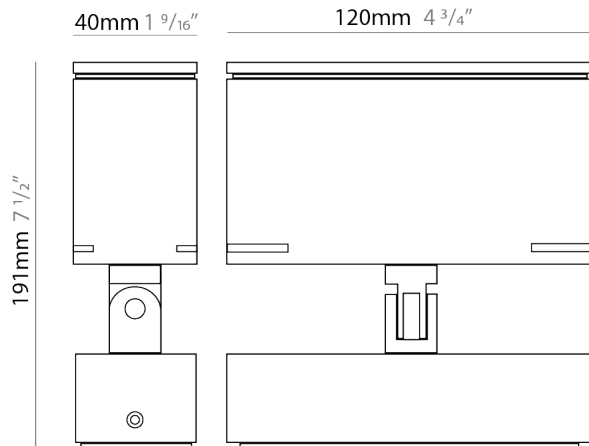

TARGET SURFACE

E9F232-

base number   Finish   Lens
Options   Options

1. To build a product code in our configurator select the specify button on the base model # product page
2. To build a manual product code on this datasheet choose from the options listed below in blue font and add the suffix to the base model #

GENERAL

Series: Target
Brand: Platek
Division: Exterior
Mounting Type: Surface
Mounting Location: Above Ground
Subcategory: Flood

PHYSICAL

Shape: Rectangle
Length (mm): 120
Length (in): 4 3/4
Width (mm): 40
Width (in): 1 9/16
Height (mm): 191
Height (in): 7 1/2
Light Distribution: Adjustable / Direct
Screws: A4 stainless steel
Diffuser: Clear tempered glass
Fixture Finish: [BLK / WHI / GRY / COR / ANT / BRZ](#)
Fixture Material: Aluminum Die Cast
Cable Details: 2000mm Cable

ELECTRICAL

Lamp Type: LED
Total Output Wattage (W): 8
Dimming: DMX
Driver Included: No
Driver Location: Remote
Driver Type: Constant Current - Universal
Driver Class: Class 2
Input Voltage (V): 120 - 277
Constant Current (MA): 700

LED

Number of LEDs: 4
Color Temperature (°K): RGBW
CRI: >80 CRI
Lamp Life (hrs): 60000
Special LEDs offerings: RGBW

OPTICAL

Optic°: [9 / 24 / 48 / ELL](#)
Adjustability: Tilt 90°

RATINGS AND CERTIFICATIONS

Certified By: Certified for North American Standards
IP Rating: IP66
IK Rating: IK08
Bug Rating: B3 U0 G0